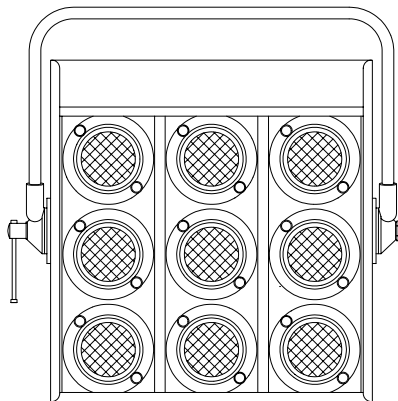

Par 36 9 - lite unit